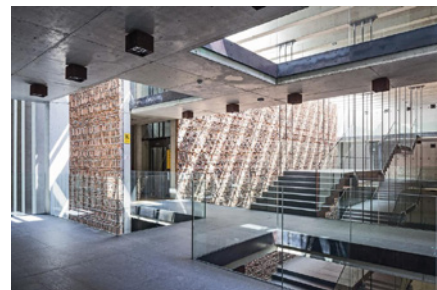

# “A Conceptual Journey”

MONDAY, APRIL 24, 2017, 5:00 PM, RAPSON 100

Three architectural commissions from Poland will exemplify different design processes and spatial conditions. Presented by **Professor Bolesaw Stelmach**, the lecture will discuss how diverse conceptual motivations have resulted in particular design decisions and what happened after these projects had been completed.